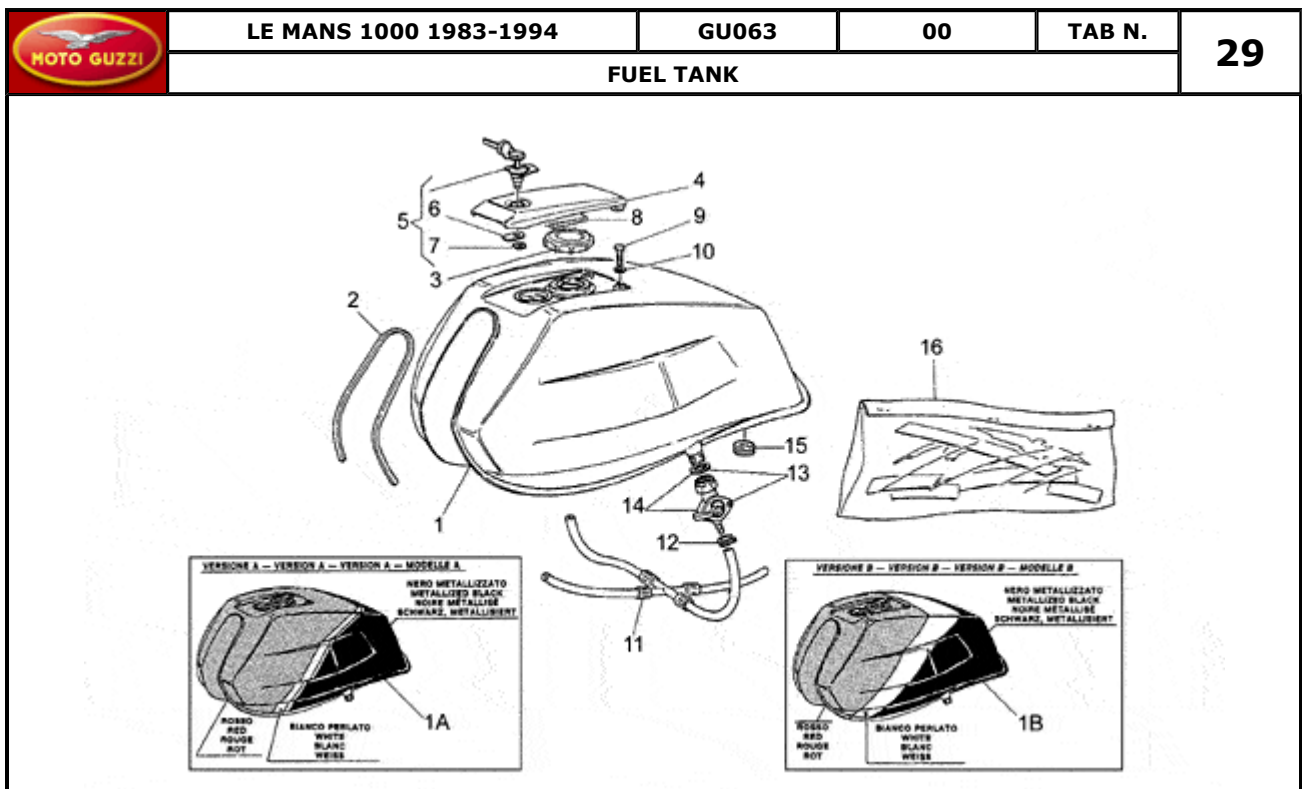

Pos.	Description	Year	I_M	Country	Version	Code	Q.ty	P.Cod.
1	Fuel tank	-	-	-	-	r	GU28100261	1
	Fuel tank	-	-	-	-	b.l	GU28100262	1
	Fuel tank	G	-	-	-	b-r	GU28100270	1
	Fuel tank	-	-	-	B	-	GU28100278	1
	Fuel tank	-	-	-	A	-	GU28100290	1
	Fuel tank	-	-	-	-	n.m	GU28100291	1
	Fuel tank	-	-	-	-	gr	GU281002601	1
2	Gasket	-	-	-	-	-	GU28106460	1
3	Plug	-	-	-	-	-	GU14103955	1
4	Fuel filler cap cover	-	-	-	-	gr	GU611040601	1
	Tank cover	-	-	-	-	r	GU28104061	1
	Tank cover	-	-	-	-	b.l	GU28104062	1
	Tank cover	-	-	-	-	n.m	GU28104091	1
5	Locks	-	-	-	-	-	GU14736856	1
6	Tab	-	-	-	-	-	GU18105001	1
7	Hose clamp	-	-	-	-	r	GU19104950	1
8	Rubber spacer	-	-	-	-	-	GU19104336	1
9	Screw	-	-	-	-	-	GU98054210	2
10	Spring washer 5,3X10X0,5	-	-	-	-	-	GU95129100	2
11	Fuel pipe	-	-	-	-	-	GU29106500	1
12	Hose clamp	-	-	-	-	-	GU28108410	4
13	RH fuel cock	-	-	-	-	-	GU28105460	1
14	LH fuel cock	-	-	-	-	-	GU28105461	1
15	Rubber spacer	-	-	-	-	-	GU91551131	1
16	Decal set	-	-	-	D2	-	GU28923370	1
	Decal set	-	-	-	D1	-	GU28923360	1