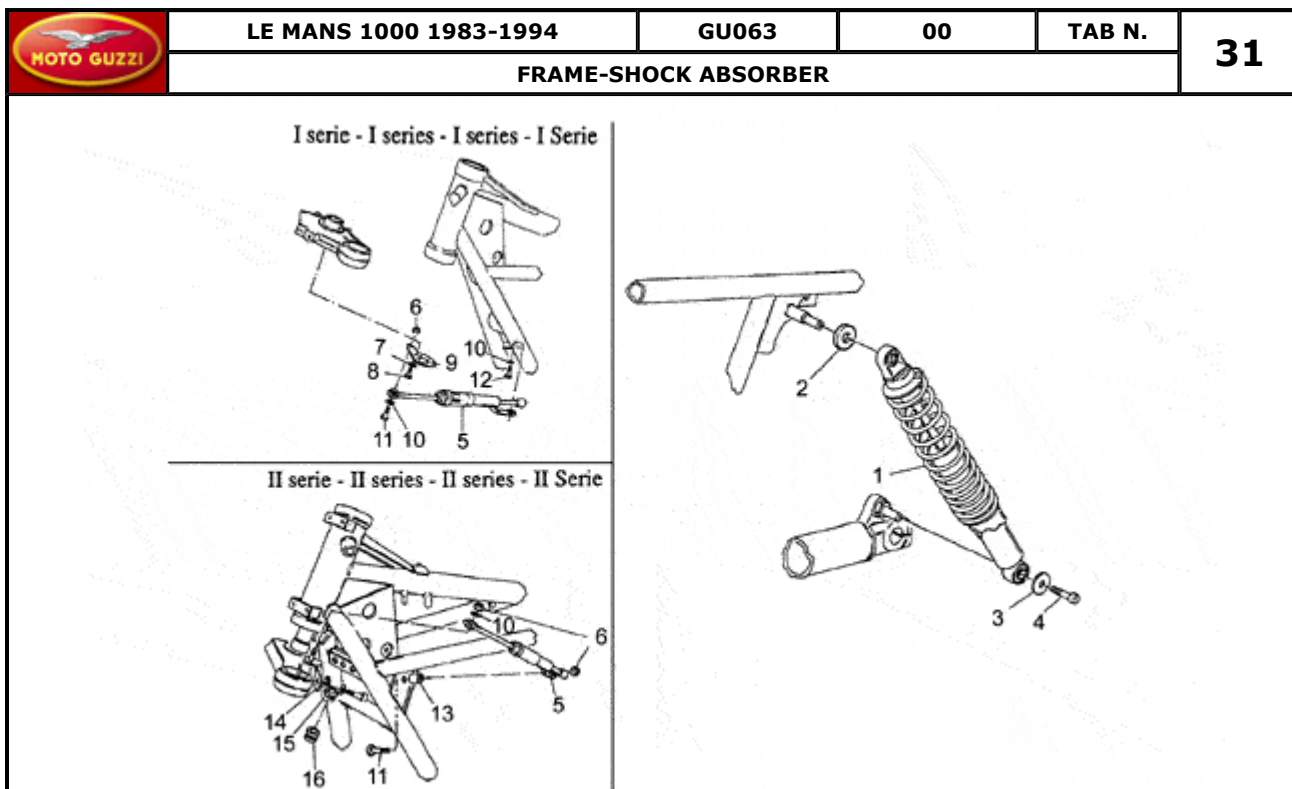

Pos.	Description	Year	I_M	Country	Version	Code	Q.ty	P.Cod.
1	Shock absorber	-	-	-	-	GU28550263	2	
2	Washer	-	-	-	-	GU95100535	4	
3	Washer	-	-	-	-	GU95100239	4	
4	Screw	-	-	-	-	GU98612416	4	
5	Steering shock absorber	-	-	-	-	GU17530260	1	
6	Nut M6x1	-	-	-	-	GU92630106	2	
7	Notched washer	-	-	-	-	GU95021106	2	
8	Screw	-	-	-	-	GU98054314	2	
9	Plate	-	-	-	-	GU285289501	1	
10	Washer	-	-	-	-	GU95000206	2	
11	Screw	-	-	-	-	GU98052325	1	
12	Hex screw M6X20	-	-	-	-	GU98054320	1	
13	Spacer	-	-	-	-	GU91180605	1	
14	Plate	-	-	-	-	GU28531878	1	
15	Hose clamp	-	-	-	-	GU17658460	2	
16	Ring	-	-	-	-	GU17658260	2