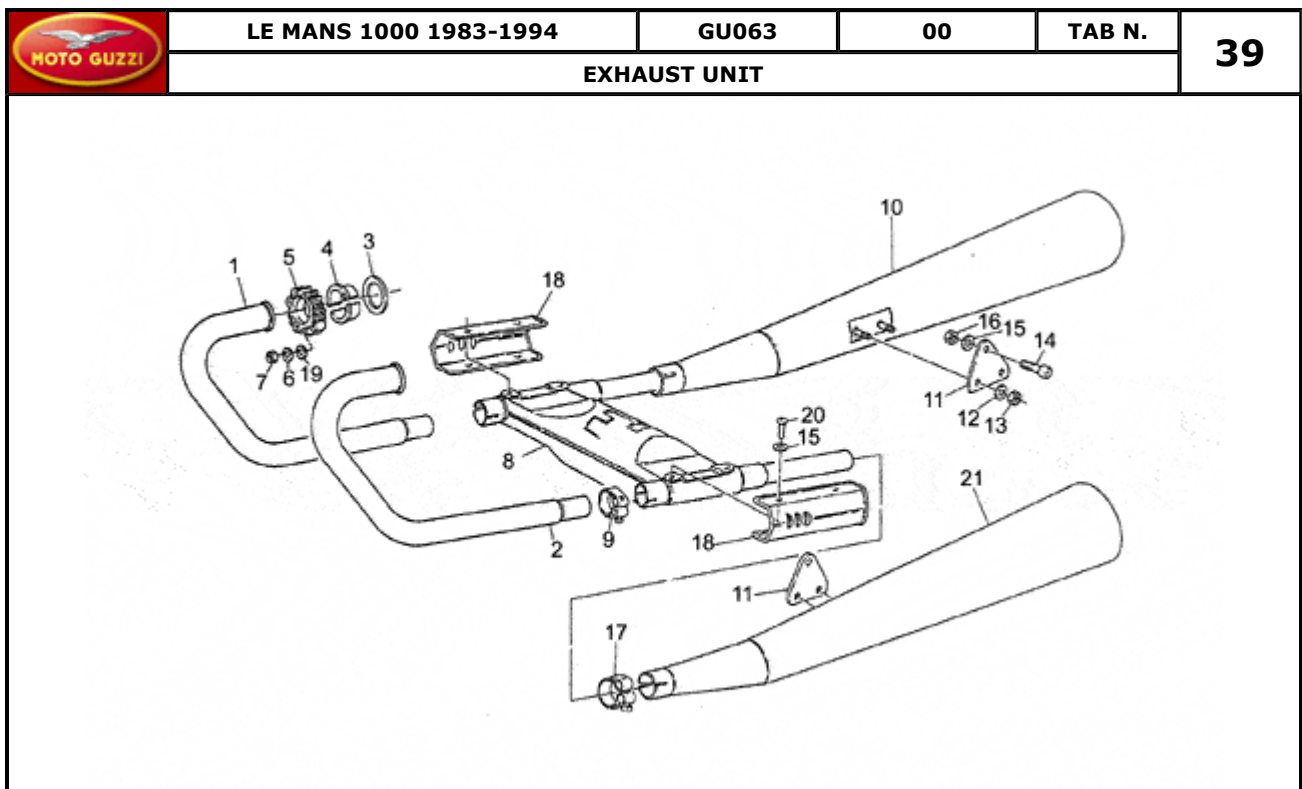

Pos.	Description	Year	I_M	Country	Version	Code	Q.ty	P.Cod.
1	RH exhaust manifold	-	-	-	-	n	GU28120960	1
	RH exhaust pipe	-	-	-	-	c	GU28120950	1
2	LH exhaust pipe	-	-	-	-	c	GU28120951	1
	LH exhaust manifold	-	-	-	-	n	GU28120961	1
3	Gasket	-	-	-	-	-	GU90718370	2
4	Spacer	-	-	-	-	-	GU14121200	2
5	Flange	-	-	-	-	c	GU17121061	2
	Exhaust flange	-	-	-	-	n	GU14121000	2
6	Washer 8,4X13X0,8	-	-	-	-	-	GU14615901	4
7	Cap nut	-	-	-	-	n	GU92781082	4
	Nut	-	-	-	-	-	GU92781081	4
8	Expansion chamber	-	-	-	-	-	GU28123960	1
9	Hose clamp	-	-	-	-	c	GU14126900	2
	Hose clamp	-	-	-	-	n	GU28126960	2
10	RH silencer	-	-	-	-	n	GU28123060	1
	RH silencer	-	-	-	-	c-r	GU28123079	1
	RH silencer	-	-	-	-	c-n	GU14123070	1
11	Plate	-	-	-	-	-	GU28128660	2
12	Spring washer	-	-	-	-	-	GU95021108	4
13	Nut M8X1,25	-	-	-	-	-	GU92602208	4
14	Screw	-	-	-	-	-	GU98822425	2
15	Spring washer 8x15x0,3	-	-	-	-	-	GU61270300	6
16	Nut	-	-	-	-	-	GU92781081	2
17	Hose clamp	-	-	-	-	c	GU14123400	2
	Hose clamp	-	-	-	-	-	GU28123460	2
18	Protection	-	-	-	-	c	GU28121979	2
	Protection	-	-	-	-	n	GU28121960	2
19	Washer	-	-	-	-	-	GU95007208	4
20	Screw	-	-	-	-	-	GU98326009	4
21	LH silencer	-	-	-	-	c-r	GU28122979	1
	LH silencer	-	-	-	-	c-n	GU14122970	1
	LH silencer	-	-	-	-	n	GU28122960	1