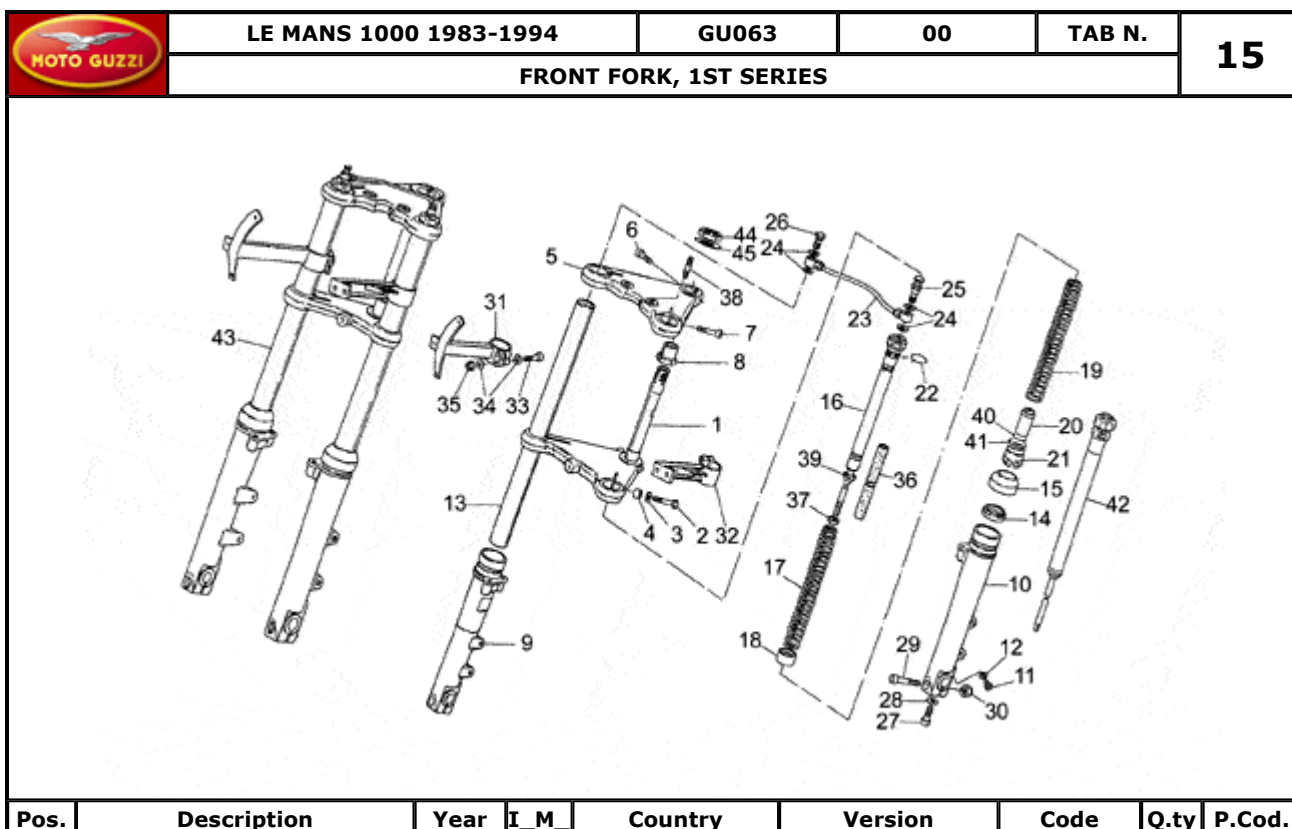

Pos.	Description	Year	I_M_	Country	Version	Code	Q.ty	P.Cod.
1	Lower fork plate	-	-	-	-	GU28494070	1	
2	Screw	-	-	-	-	GU98072550	2	
3	Washer	-	-	-	-	GU95007210	2	
4	Spacer	-	-	-	-	GU91181108	2	
5	Fork upper plate	-	-	-	-	GU28493170	1	
6	Screw	-	-	-	-	GU98612535	1	
7	Screw	-	-	-	-	GU98610540	2	
8	Steering lock bush	-	-	-	-	GU18516660	1	
9	RH sleeve	-	-	-	gr	GU285225601	1	
	RH sleeve	-	-	-	r	GU28522561	1	
	RH sleeve	-	-	-	b.l	GU28522562	1	
10	LH sleeve	-	-	-	r	GU28522661	1	
	LH sleeve	-	-	-	b.l	GU28522662	1	
	LH sleeve	-	-	-	gr	GU285226601	1	
11	Hex socket screw M6X18	-	-	-	-	GU98622318	2	
12	Washer 6,25x10x1,5	-	-	-	-	GU95100116	2	
13	Sleeve	-	-	-	-	GU28525460	2	
14	Gasket ring	-	-	-	-	GU90403952	2	
15	Dust cover	-	-	-	-	GU28524560	2	
16	Shock absorber	-	-	-	P	GU28526463	2	
	Shock absorber	-	-	-	S	GU28526466	2	
17	Fork spring	-	-	-	-	GU28526940	2	
18	Bush	-	-	-	-	GU28527960	2	
19	Lower spring	-	-	-	-	GU28526640	2	
20	End stop	-	-	-	-	GU28527563	2	
21	Lower bush	-	-	-	-	GU28527663	2	
22	Gasket ring	-	-	-	-	GU90706282	2	
23	Pipe with connectors	-	-	-	S	GU28529671	1	
	Pipe with connectors	-	-	-	P	GU29529601	1	
24	Copper washer	-	-	-	-	GU28556350	4	
25	Air valve	-	-	-	-	GU28556250	1	
26	Bored screw	-	-	-	-	GU28556450	1	
27	Screw	-	-	-	-	GU98622530	2