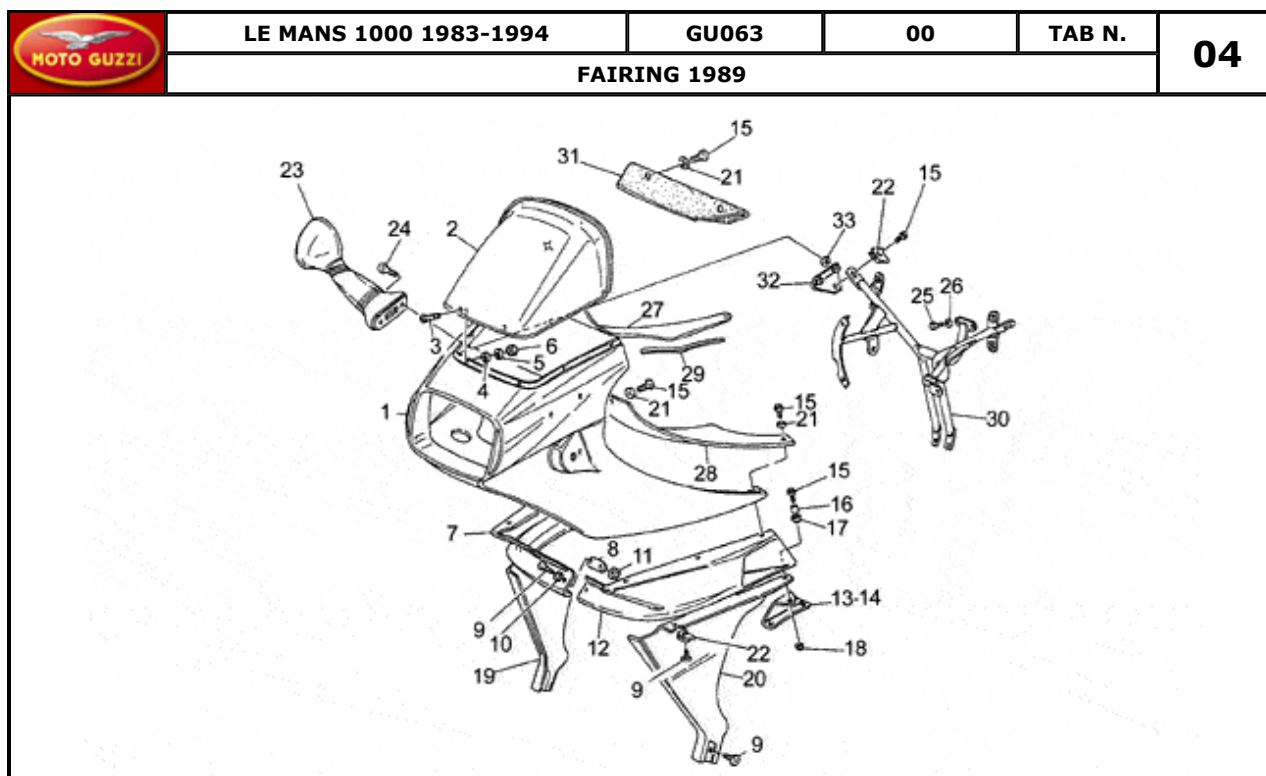

Pos.	Description	Year	I_M	Country	Version	Code	Q.ty	P.Cod.
1	Windshield	-	-	-	r	GU28575494	1	
	Windshield	-	-	-	b-n-r	GU28575495	1	
	Windshield	-	-	-	gr	GU285754921	1	
2	Windscreen	-	-	-	-	GU28577278	1	
3	Screw	-	-	-	-	GU98260416	6	
4	Spacer	-	-	-	-	GU90716057	6	
5	Washer	-	-	-	-	GU95007204	6	
6	Nut M4x0,7	-	-	-	-	GU92630104	6	
7	Lower RH fairing sect.	-	-	-	r	GU28570394	1	
	Lower RH fairing sect.	-	-	-	b-n-r	GU28570395	1	
	Lower RH fairing sect.	-	-	-	gr	GU285703921	1	
8	Plate	-	-	-	-	GU28571292	1	
9	Screw	-	-	-	-	GU98326016	6	
10	Nylon washer 6X17X1	-	-	-	-	GU66478610	4	
11	Nut M6x1	-	-	-	-	GU92630206	2	
12	Lower LH fairing sect.	-	-	-	gr	GU285704921	1	
	Lower LH fairing sect.	-	-	-	r	GU28570494	1	
	Lower LH fairing sect.	-	-	-	b-n-r	GU28570495	1	
13	RH fairing fixing plate	-	-	-	-	GU285708781	1	
14	LH support	-	-	-	-	GU285708791	1	
15	Screw	-	-	-	-	GU98230620	10	
16	Spacer	-	-	-	-	GU91180607	2	
17	Rubber spacer	-	-	-	-	GU91551085	2	
18	Nut	-	-	-	-	GU92601206	2	
19	RH Under-fairing	-	-	-	n	GU28570378	1	
	Lower RH fairing sect.	-	-	-	r	GU28570379	1	
20	Lower LH fairing sect.	-	-	-	n	GU28570478	1	
	LH Under-fairing	-	-	-	r	GU28570479	1	
21	Washer	-	-	-	-	GU95001206	6	
22	Clip	-	-	-	-	GU28576590	4	
23	Rearview mirror	-	-	-	-	GU17769861	2	
24	Screw	-	-	-	-	GU98822320	4	
25	Hex screw M6X16	-	-	-	-	GU98054316	4	
26	Washer	-	-	-	-	GU95000206	4