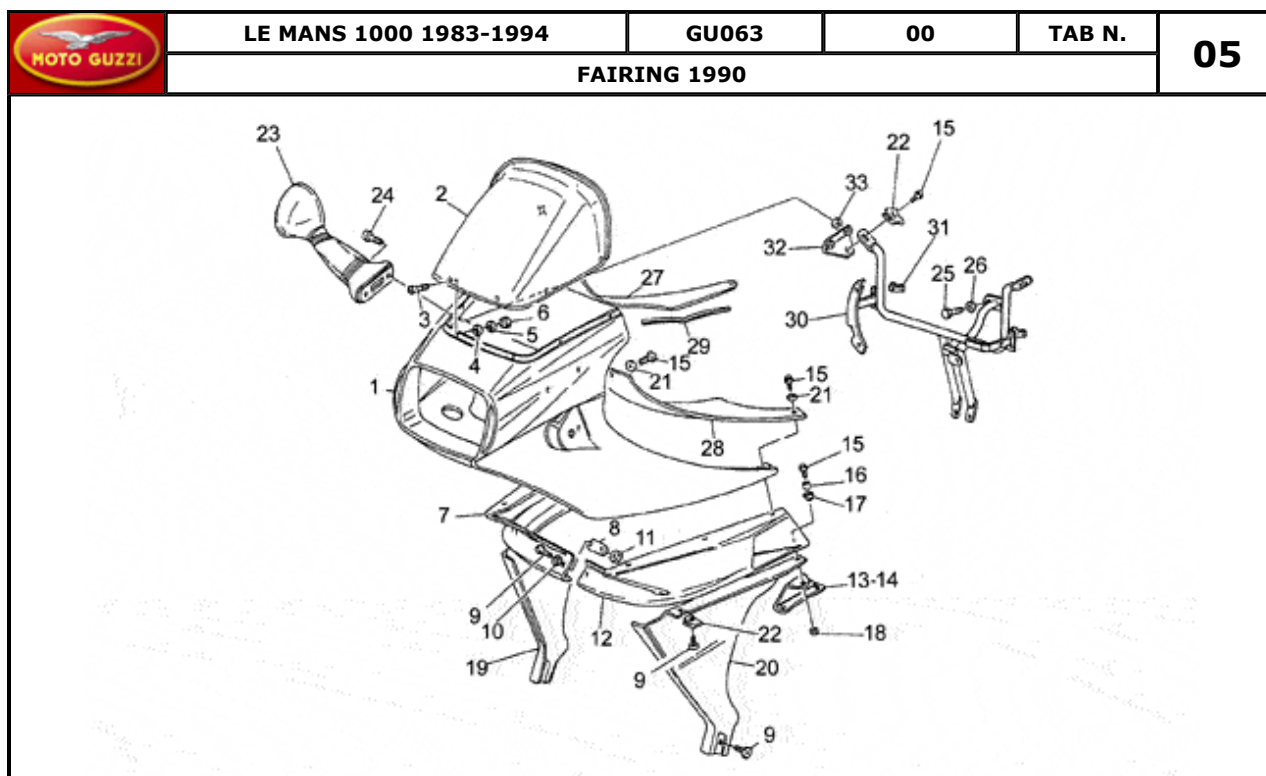

Pos.	Description	Year	I_M_	Country	Version	Code	Q.ty	P.Cod.
1	Windshield	-	-	-	r	GU28575494	1	
	Windshield	-	-	-	n	GU28575496	1	
	Windshield	-	-	-	gr	GU285754921	1	
2	Windscreen	-	-	-	-	GU28577278	1	
3	Screw	-	-	-	-	GU98260416	6	
4	Spacer	-	-	-	-	GU90716057	6	
5	Washer	-	-	-	-	GU95007204	6	
6	Nut M4x0,7	-	-	-	-	GU92630104	6	
7	Lower RH fairing sect.	-	-	-	r	GU28570394	1	
	Lower RH fairing sect.	-	-	-	n	GU28570396	1	
	Lower RH fairing sect.	-	-	-	gr	GU285703921	1	
8	Plate	-	-	-	-	GU28571292	1	
9	Screw	-	-	-	-	GU98326016	6	
10	Nylon washer 6X17X1	-	-	-	-	GU66478610	4	
11	Nut M6x1	-	-	-	-	GU92630206	2	
12	Lower LH fairing sect.	-	-	-	gr	GU285704921	1	
	Lower LH fairing sect.	-	-	-	r	GU28570494	1	
	Lower LH fairing sect.	-	-	-	n	GU28570496	1	
13	RH fairing fixing plate	-	-	-	-	GU285708781	1	
14	LH support	-	-	-	-	GU285708791	1	
15	Screw	-	-	-	-	GU98230620	8	
16	Spacer	-	-	-	-	GU91180607	2	
17	Rubber spacer	-	-	-	-	GU91551085	2	
18	Nut	-	-	-	-	GU92601206	2	
19	RH Under-fairing	-	-	-	n	GU28570378	1	
	Lower RH fairing sect.	-	-	-	r	GU28570379	1	
20	Lower LH fairing sect.	-	-	-	n	GU28570478	1	
	LH Under-fairing	-	-	-	r	GU28570479	1	
21	Washer	-	-	-	-	GU95001206	4	
22	Clip	-	-	-	-	GU28576590	4	
23	Rearview mirror	-	-	-	-	GU17769861	2	
24	Screw	-	-	-	-	GU98822320	4	
25	Hex screw M6X16	-	-	-	-	GU98054316	4	
26	Washer	-	-	-	-	GU95000206	4