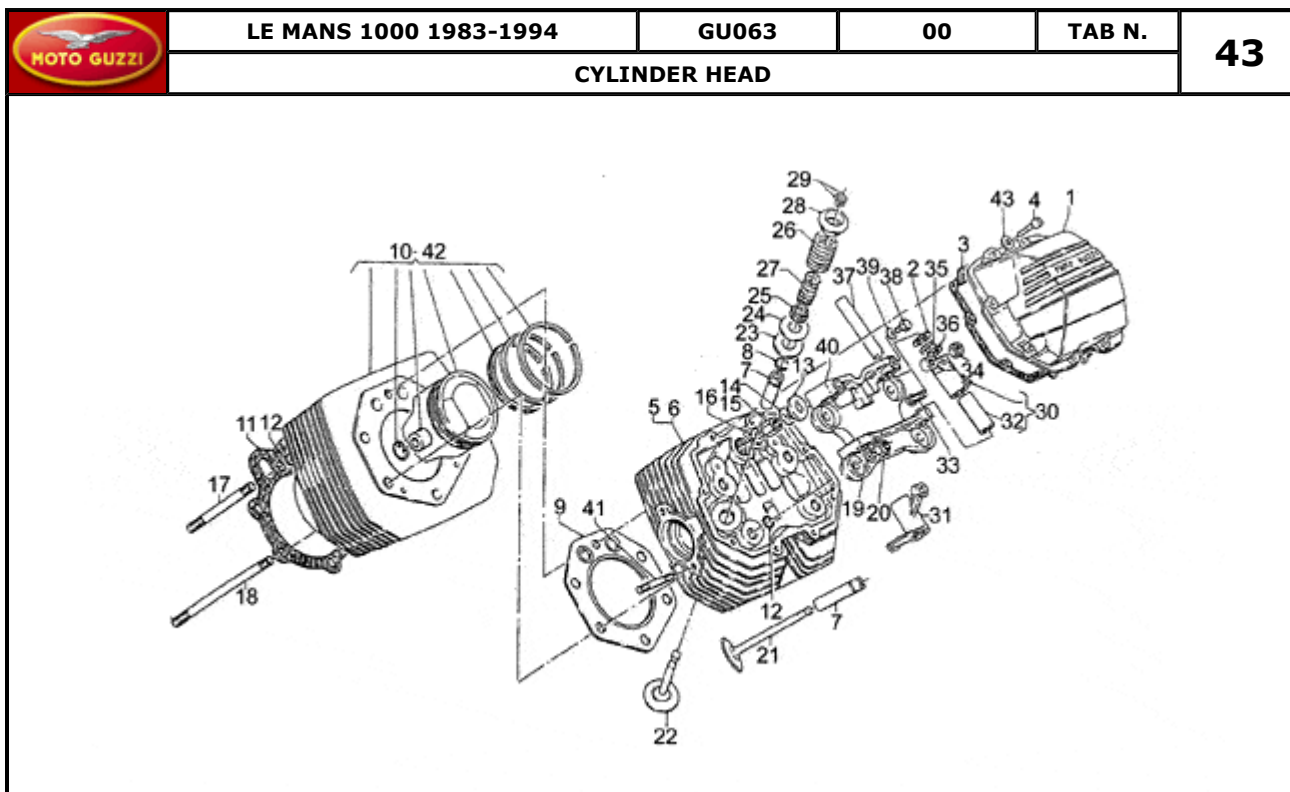

Pos.	Description	Year	I_M	Country	Version	Code	Q.ty	P.Cod.
1	Head cover	-	-	-	-	blu	GU28023510	2
	RH/LH head cover grey	-	-	-	-	g	GU28023578	2
	Valves cover	-	-	-	-	n	GU14023570	2
2	Washer 15,2x26x0,5	-	-	-	-	-	GU10032700	4
3	Cover gasket	-	-	-	-	-	GU14023760	2
4	Screw M6x25	-	-	-	-	n	GU98612325	16
	Hex socket screw M6X25	-	-	-	-	z	GU98622325	16
5	RH head	-	-	-	-	-	GU28022160	1
	RH head	-	-	-	-	n	GU28022170	1
	RH head	-	-	-	-	g	GU28022178	1
6	LH head	-	-	-	-	g	GU28022278	1
	LH head	-	-	-	-	-	GU28022260	1
	LH head	-	-	-	-	n	GU28022270	1
7	Intake valve guide	-	-	-	-	-	GU14036860	4
8	Snap ring	-	-	-	-	-	GU90353016	4
9	Gasket	-	-	-	-	-	GU14022065	2
10	RH cylinder assy	-	-	-	-	-	GU28060162	1
	RH cylinder assy	-	-	-	-	n	GU28060170	1
	RH Cylinder with piston	-	-	-	-	g	GU28060178	1
11	Gasket	-	-	-	-	-	GU14020865	2
12	Ring	-	-	-	-	-	GU90706090	12
13	Oil plug	-	-	-	-	-	GU12022600	2
14	O-ring 20,24X2,62	-	-	-	-	-	GU90706203	2
15	Column nut	-	-	-	-	-	GU13021900	2
16	Washer 10,5X18X0,8	-	-	-	-	-	GU95129180	2
17	Stud bolt	-	-	-	-	-	GU12021800	4
18	Stud bolt	-	-	-	-	-	GU12021700	8
19	Washer 10,5X21X1	-	-	-	-	-	GU14018400	10
20	Nut M10X1,5	-	-	-	-	-	GU92603010	10
21	Intake valve	-	-	-	-	-	GU28036060	2
22	Exhaust valve	-	-	-	-	-	GU28036160	2
23	Washer 14,2x31x1	-	-	-	-	-	GU13037200	4
24	Washer 14,2x31x0,3	-	-	-	-	-	GU14037300	10