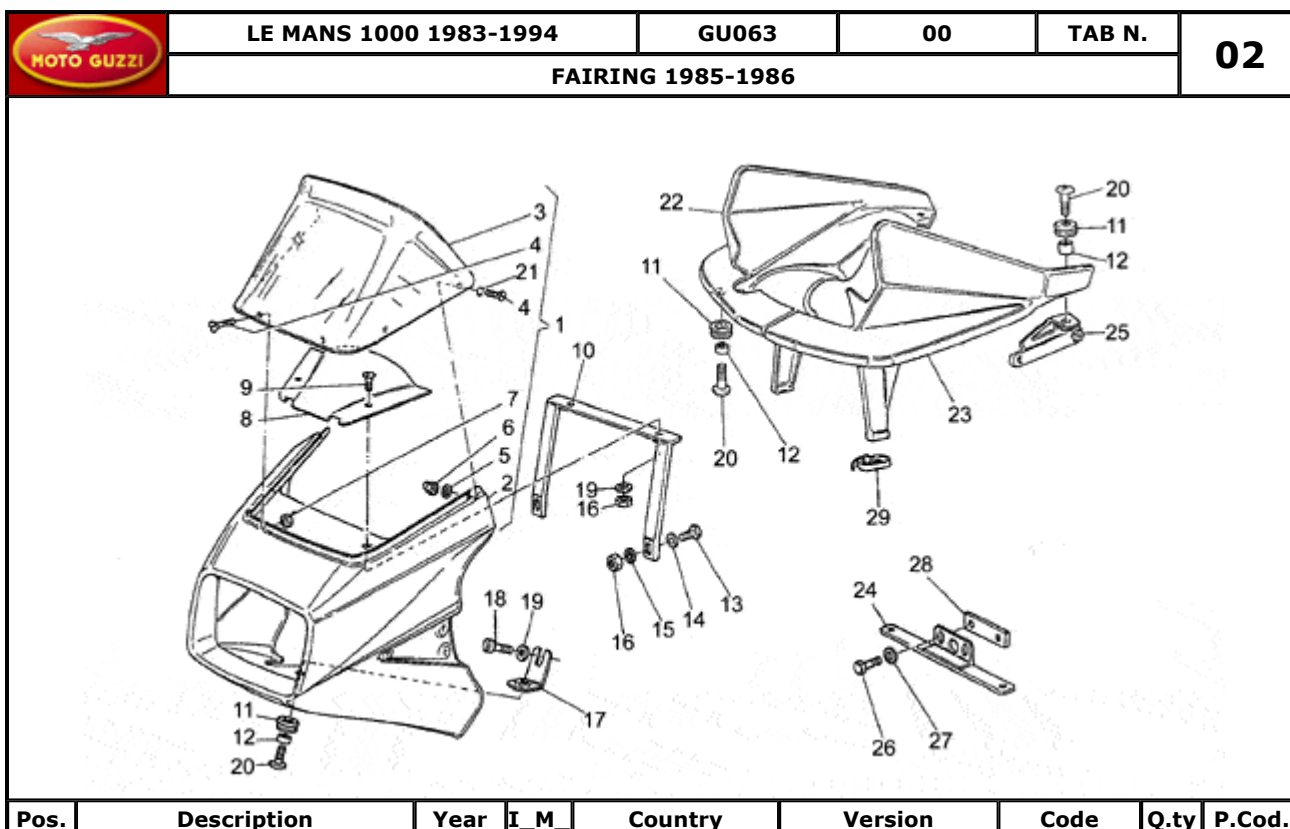

Pos.	Description	Year	I_M	Country	Version	Code	Q.ty	P.Cod.
1	Fairing assy	-	-	-	-	b.l	GU28575362	1
	Fairing assy	-	-	-	-	gr	GU28575361	1
2	Naked fairing	-	-	-	-	r	GU28575460	1
	Naked fairing	-	-	-	-	gr	GU285754601	1
	Naked fairing	-	-	-	-	b.l	GU28575462	1
	Naked fairing	G	-	-	-	b-n-r	GU28575470	1
3	Windscreen	-	-	-	-	-	GU28577260	1
4	Screw	-	-	-	-	-	GU98280412	6
5	Washer	-	-	-	-	-	GU95007204	4
6	Nut	-	-	-	-	-	GU92781040	4
7	Nut	-	-	-	-	-	GU92601004	2
8	Dashboard panel	-	-	-	-	-	GU28571760	1
9	Screw	-	-	-	-	-	GU98326016	2
10	Upper fairing supp.	-	-	-	-	-	GU28578660	1
11	Rubber spacer	-	-	-	-	-	GU91551085	5
12	Spacer	-	-	-	-	-	GU91180607	5
13	Hex screw M6X16	-	-	-	-	-	GU98054316	2
14	Washer	-	-	-	-	-	GU95000206	2
15	Notched washer	-	-	-	-	-	GU95021106	2
16	Nut	-	-	-	-	-	GU92602206	4
17	Clamp	-	-	-	-	-	GU28578810	1
18	Screw	-	-	-	-	-	GU98054312	1
19	Washer	-	-	-	-	-	GU95000206	6
20	Screw	-	-	-	-	-	GU98326016	5
21	O-ring	-	-	-	-	-	GU90706035	4
22	RH side panel	G	-	-	-	b-r	GU28570370	1
	RH side panel	-	-	-	-	gr	GU285703501	1
	RH side panel	-	-	-	-	r	GU28570351	1
	RH side panel	-	-	-	-	b.l	GU28570353	1
23	LH side panel	G	-	-	-	b-r	GU28570470	1
	LH side panel	-	-	-	-	b.l	GU28570453	1
	LH side panel	-	-	-	-	gr	GU285704501	1
	LH side panel	-	-	-	-	r	GU28570451	1