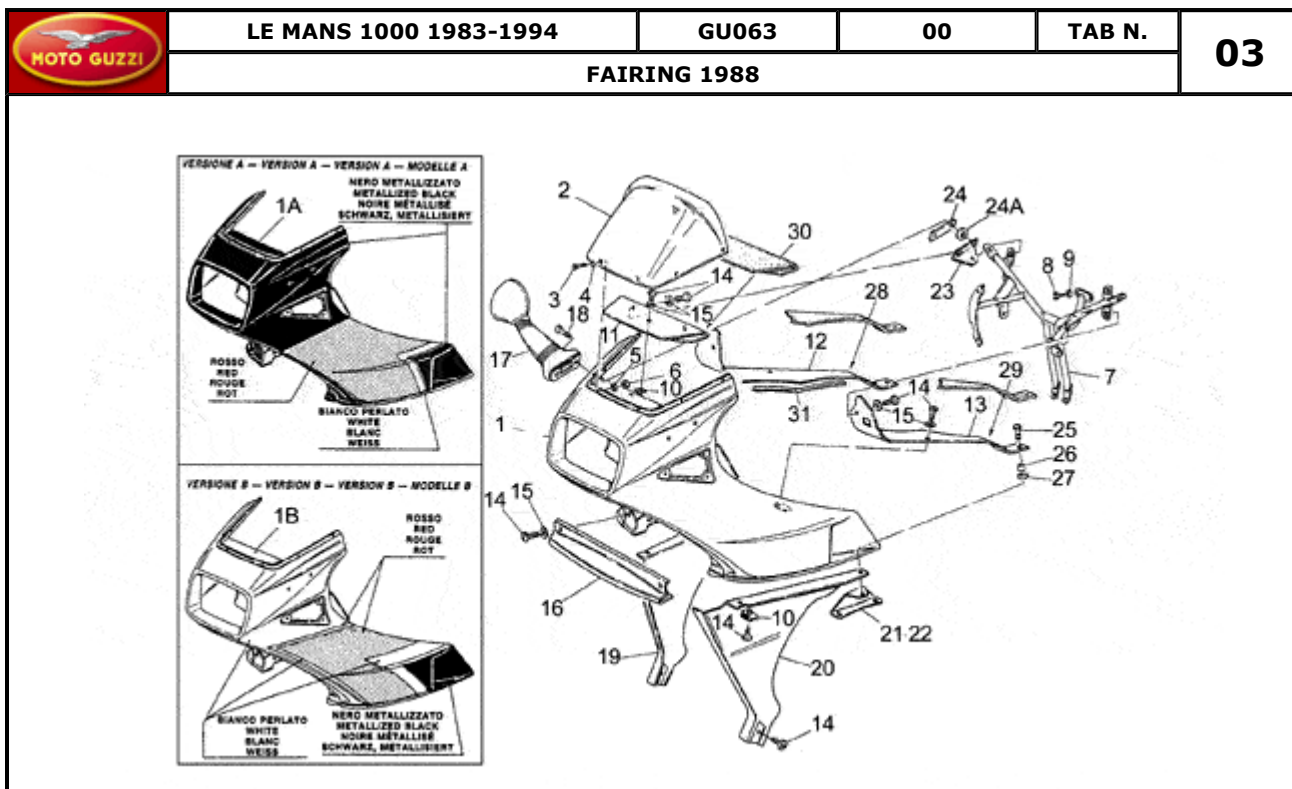

Pos.	Description	Year	I_M	Country	Version	Code	Q.ty	P.Cod.
1	Naked fairing	-	-	-	A	GU28575479	1	
	Windscreen	-	-	-	-	GU28575490	1	
	Naked fairing	-	-	-	B	GU28575491	1	
	Naked fairing	-	-	-	-	GU285754781	1	
2	Windscreen	-	-	-	-	GU28577278	1	
3	Screw	-	-	-	-	GU98260416	6	
4	O-ring	-	-	-	-	GU90706035	6	
5	Washer	-	-	-	-	GU95007204	6	
6	Nut	-	-	-	-	GU92781040	6	
7	Upper fairing supp.	-	-	-	-	GU28578678	1	
8	Hex screw M6X16	-	-	-	-	GU98054316	4	
9	Washer	-	-	-	-	GU95000206	4	
10	Clip	-	-	-	-	GU28576590	3	
11	Central dashboard	-	-	-	-	GU28571778	1	
12	RH Dashboard	-	-	-	-	GU28576278	1	
13	LH Dashboard	-	-	-	-	GU28576378	1	
14	Screw	-	-	-	-	GU98326016	13	
15	Nylon washer 6X17X1	-	-	-	-	GU66478610	9	
16	Fairing lower support	-	-	-	-	GU28576979	1	
	Fairing lower support	-	-	-	r	GU28576990	1	
	Fairing lower support	-	-	-	n	GU28576991	1	
	Fairing lower support	-	-	-	gr	GU285769781	1	
17	Rearview mirror	-	-	-	-	GU17769861	2	
18	Screw	-	-	-	-	GU98822320	4	
19	RH Under-fairing	-	-	-	-	GU28570378	1	
	Lower RH fairing sect.	-	-	-	r	GU28570379	1	
20	Lower LH fairing sect.	-	-	-	n	GU28570478	1	
	LH Under-fairing	-	-	-	r	GU28570479	1	
21	RH fairing fixing plate	-	-	-	-	GU285708781	1	
22	LH support	-	-	-	-	GU285708791	1	
23	Plate	-	-	-	-	GU28579478	2	
24	Rubber spacer	-	-	-	1a	GU93110060	2	
	Rubber spacer	-	-	-	2a	GU93110060	4