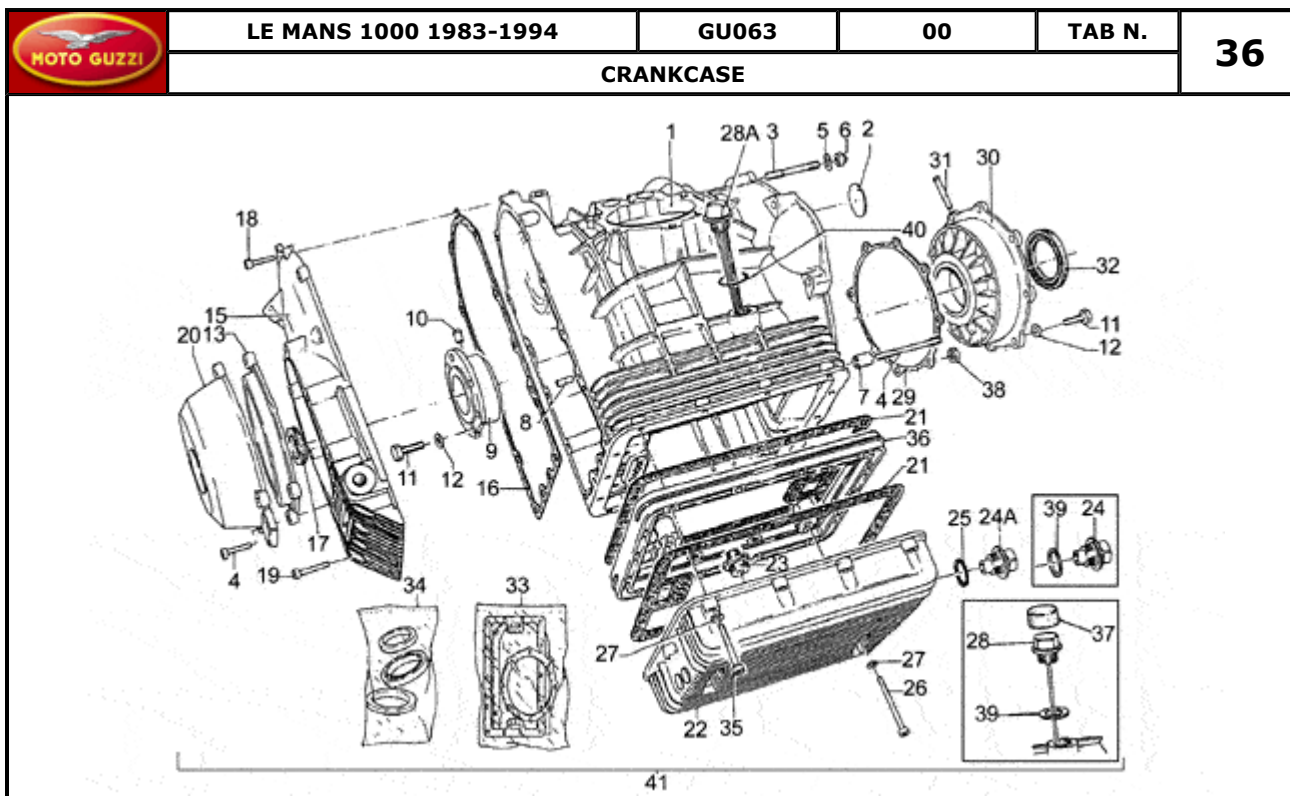

Pos.	Description	Year	I_M	Country	Version	Code	Q.ty	P.Cod.
1	Crankcase	-	-	-	-	GU14000765	1	
	Crankcase	-	-	-	g	GU28000778	1	
	Crankcase	-	-	-	n	GU14000750	1	
2	Disc	-	-	-	-	GU12003900	1	
3	Stud bolt M8X66	-	-	-	-	GU96508066	4	
4	Stud bolt M8x75	-	-	-	-	GU96508075	2	
5	Washer	-	-	-	-	GU95004208	5	
6	Nut	-	-	-	-	GU92781081	2	
7	Coupling bush	-	-	-	-	GU12018900	2	
8	Pin	-	-	-	-	GU95512081	2	
9	Complete flange	-	-	-	std	GU14011900	1	
	Flange min.0,2 mm	-	-	-	M	GU14011901	1	
10	Pin	-	-	-	-	GU12012200	1	
11	Screw M8X25	-	-	-	-	GU98054425	14	
12	Spring washer 8x15x0,3	-	-	-	-	GU61270300	14	
13	Flange	-	-	-	-	GU18001150	1	
14	Screw	-	-	-	-	GU98310630	4	
15	Timing system cover	-	-	-	-	GU14001400	1	
	Timing system cover	-	-	-	n	GU14001450	1	
	Timing system cover	-	-	-	g	GU28001478	1	
16	Cover gasket	-	-	-	-	GU12001200	1	
17	Gasket ring 28x38x7	-	-	-	-	GU90402840	1	
18	Screw M6x25	-	-	-	n	GU98612325	8	
	Hex socket screw M6X25	-	-	-	-	GU98622325	8	
19	Hex socket screw M6x18	-	-	-	n	GU98610335	6	
	Screw M6X35	-	-	-	-	GU98620335	6	
20	Cover	-	-	-	-	GU18001650	1	
21	Sump gasket	-	-	-	-	GU14003600	2	
22	Motor oil cup	-	-	-	n	GU29003550	1	
	Engine oil sump, blank	-	-	-	-	GU14003501	1	
	Motor oil cup	-	-	-	g	GU28003578	1	
23	Oil filter union 61 mm	-	-	-	-	GU14003800	1	
24	Oil plug	-	-	-	A	GU19351200	1