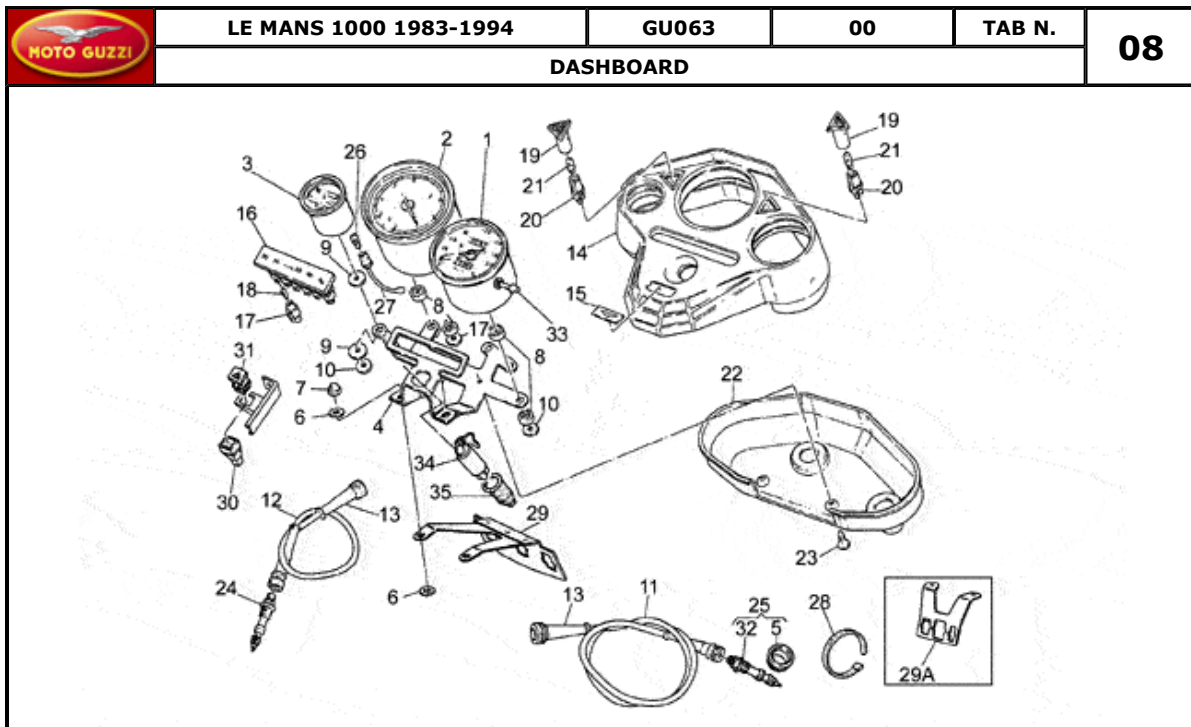

Pos.	Description	Year	I_M	Country	Version	Code	Q.ty	P.Cod.
1	Speedometer	-	-	-	-	GU28761561	1	
2	Tachometer	-	-	-	-	GU28767250	1	
3	Voltmeter	-	-	-	T1	GU17784960	1	
	Voltmeter	-	-	-	T2	GU29784960	1	
4	Plate	-	-	-	T1	GU28764050	1	
	Plate	-	-	-	T2	GU287640601	1	
5	Chain ring Z11	-	-	-	-	GU14766110	1	
6	Washer	-	-	-	-	GU95000208	4	
7	Nut	-	-	-	-	GU92630108	2	
8	Rubber spacer	-	-	-	-	GU17765560	5	
9	Rubber spacer	-	-	-	-	GU17783960	5	
10	Washer	-	-	-	-	GU95100060	5	
11	Speedometer transmission	-	-	-	-	GU28760410	1	
12	Rev counter transmission	-	-	-	-	GU19768180	1	
13	Sheath	-	-	-	-	GU17762200	2	
14	Dashboard	-	-	-	-	GU28766250	1	
15	Decal "Aquila"	-	-	-	-	GU28769550	1	
16	Lamp support+cable	-	-	-	-	GU28766950	1	
17	Lampholder	-	-	-	-	GU19768680	6	
18	Lamp 12V-1,2W	-	-	-	-	GU93450140	6	
19	Turn signal indicator	-	-	-	-	GU19768980	2	
20	Lampholder	-	-	-	-	GU14768650	2	
21	Lamp 12V 3W	-	-	-	-	GU17762150	2	
22	Plate	-	-	-	-	GU28765250	1	
23	Screw	-	-	-	-	GU98270621	2	
24	Gear Z=14	-	-	-	-	GU14769200	1	
25	Gear Z5/11	-	-	-	-	GU14762510	1	
26	Lamp 12V 3W	-	-	-	-	GU17762150	3	
27	Lampholder	-	-	-	-	GU17760650	3	
28	Hose clamp 3,6x20,6	-	-	-	-	GU14609650	2	
29	Plate	-	-	-	-	GU28749760	1	
	Plate	-	-	-	A	GU28749778	1	
30	Rubber protection	-	-	-	-	GU35755780	1	
31	Turn indicator switch	-	-	-	-	GU28745760	1	
32	Pinion Z5	-	-	-	-	GU12763300	1	
33	Knob	-	-	-	-	GU28762860	1	
34	Main switch	-	-	-	-	GU31735360	1	
35	Cap	-	-	-	-	GU19741335	1