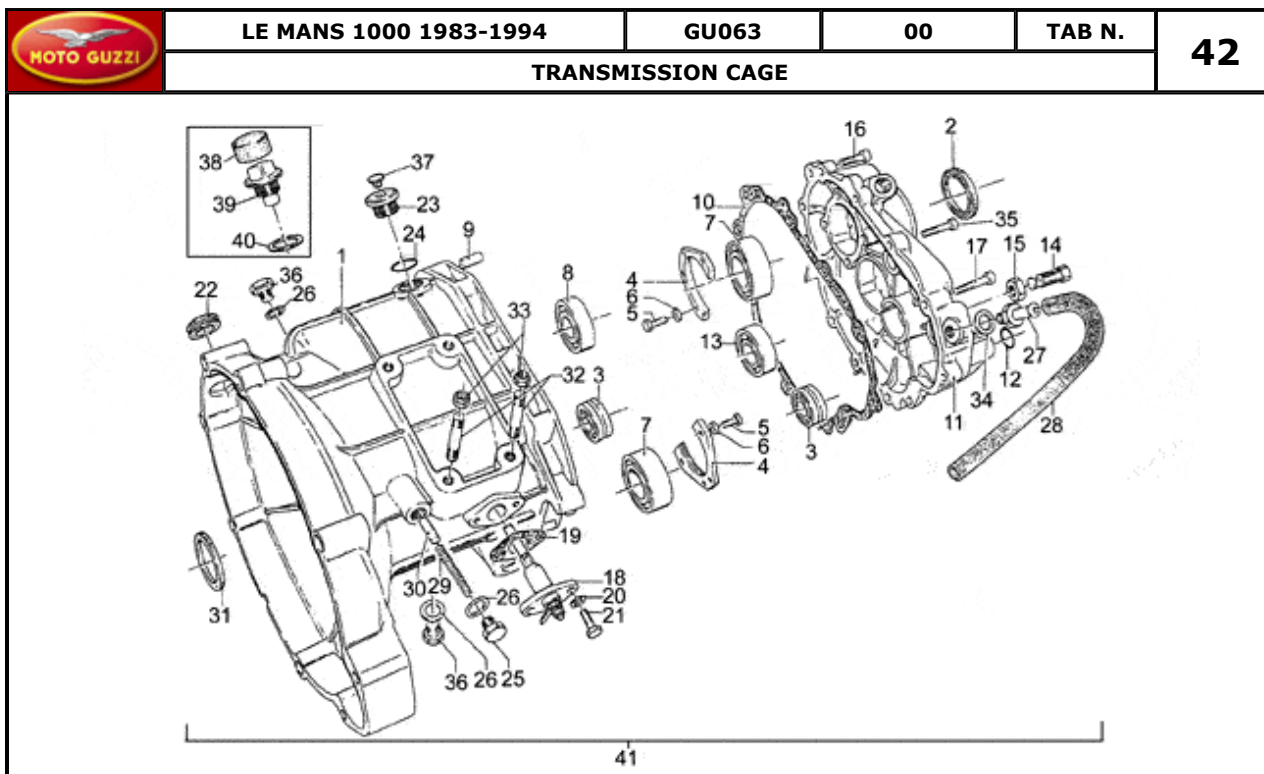

Pos.	Description	Year	I_M	Country	Version	Code	Q.ty	P.Cod.
1	Transmission cage	-	-	-	n	GU14200215	1	
	Transmission cage	-	-	-	g	GU28200278	1	
	Gearbox, blank	-	-	-	-	GU14200211	1	
2	Gasket ring 35x47x7	-	-	-	-	GU90403547	1	
3	Roller bearing 17x35x15	-	-	-	-	GU92256218	2	
4	Plate	-	-	-	-	GU14213803	2	
5	Hex socket screw M6X16	-	-	-	-	GU98622316	6	
6	Washer 6,4x10x0,7	-	-	-	-	GU14217901	6	
7	Ball bearing AF/AS 25x52	-	-	-	-	GU92218424	2	
8	Roller bearing AS 17x47x14	-	-	-	-	GU92234717	1	
9	Pin	-	-	-	-	GU95512081	2	
10	Gasket	-	-	-	-	GU14201110	1	
11	Box cover, blank	-	-	-	-	GU18200801	1	
	Gearbox cover	-	-	-	g	GU28200878	1	
	Gearbox cover	-	-	-	n	GU29200850	1	
12	O-ring 13,95x2,92	-	-	-	-	GU90706140	1	
13	Ball bearing AP 17x47x14	-	-	-	-	GU92201417	1	
14	Screw	-	-	-	-	GU14237800	1	
15	Low nut M12x1,25	-	-	-	-	GU92602512	1	
16	Screw M6x25	-	-	-	n	GU98612325	9	
	Hex socket screw M6X25	-	-	-	-	GU98622325	9	
17	Hex socket screw M6x18	-	-	-	n	GU98610335	1	
	Screw M6X35	-	-	-	-	GU98620335	1	
18	Neutral indicator switch	-	-	-	-	GU12207200	1	
19	Gasket	-	-	-	-	GU12207700	1	
20	Washer 6,4x10x0,7	-	-	-	-	GU14217901	2	
21	Screw	-	-	-	-	GU98822316	2	
22	Plug	-	-	-	-	GU93180220	1	
23	Oil plug	-	-	-	-	GU19351200	1	
24	O-ring 20,24X2,62	-	-	-	-	GU90706203	1	
25	Plug	-	-	-	-	GU95980610	1	
	Plug	-	-	-	n	GU95980611	1	
26	Gasket	-	-	-	-	GU10528900	3	
27	Oil breather valve	-	-	-	-	GU14204955	1