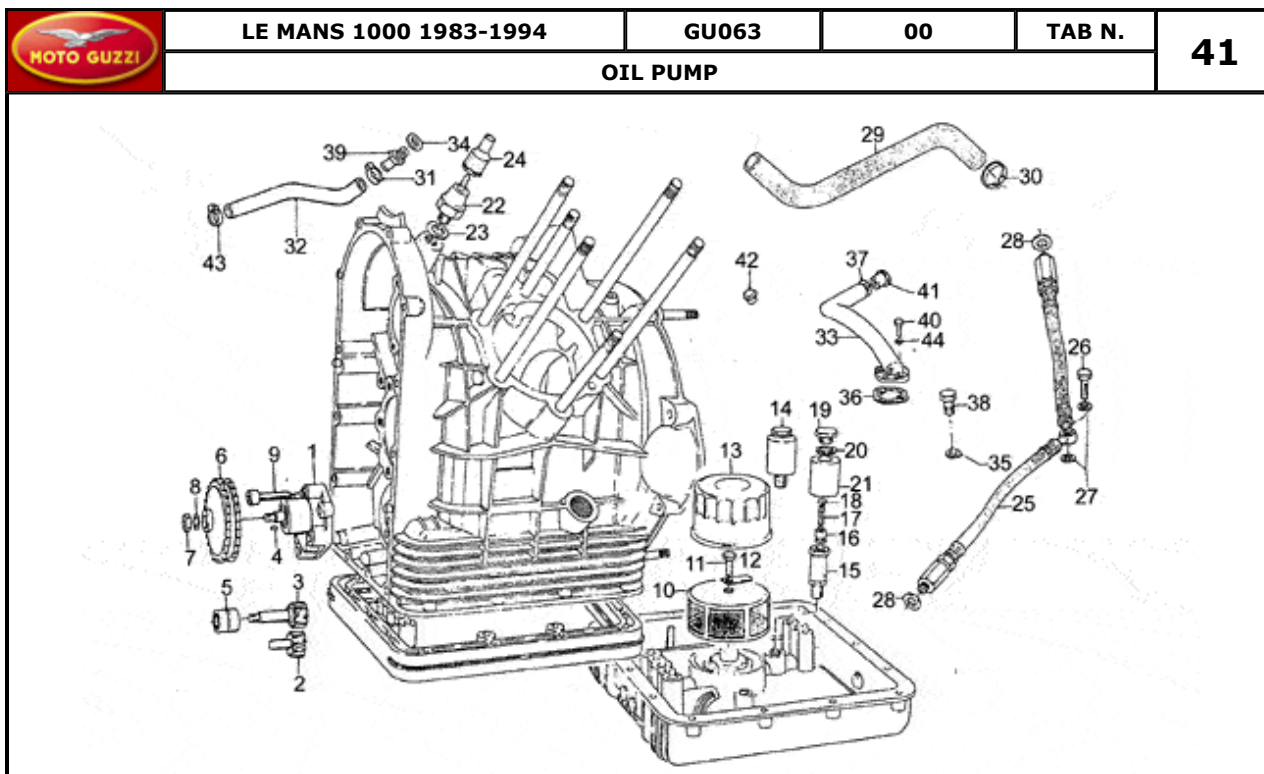

Pos.	Description	Year	I_M_	Country	Version	Code	Q.ty	P.Cod.
1	Oil pump	-	-	-	M6	-	GU30146400	1
	Oil pump assy.	-	-	-	M5	-	GU13146402	1
2	Driven gear	-	-	-	-	-	GU13148400	1
3	Drive gear	-	-	-	-	-	GU13147800	1
4	Transmission key	-	-	-	-	-	GU13148300	1
5	Roller bearing 10x22x20	-	-	-	-	-	GU92252210	1
6	Oil pump gear	-	-	-	M5	-	GU13147701	1
	Oil pump gear	-	-	-	M6	-	GU30147700	1
7	Nut	-	-	-	-	-	GU92602308	1
8	Spring washer	-	-	-	-	-	GU95120085	1
9	Screw M8X30	-	-	-	-	-	GU98622430	4
10	Oil filter	-	-	-	-	-	GU14152200	1
11	Hex screw M6X16	-	-	-	-	-	GU98054316	1
12	Plate	-	-	-	-	-	GU95187006	1
13	Oil filter 61 mm	-	-	-	-	-	GU14153000	1
14	Oil valve cpl.	-	-	-	-	-	GU14158200	1
15	Valve body	-	-	-	-	-	GU10158701	1
16	Piston	-	-	-	-	-	GU12150900	1
17	Valve spring	-	-	-	-	-	GU94321072	1
18	Bottom	-	-	-	-	-	GU12150700	1
19	Plug	-	-	-	-	-	GU12159000	1
20	Washer 14,5X20X1	-	-	-	-	-	GU95100523	2
21	Cup	-	-	-	-	-	GU14158800	1
22	Pressure sensor	-	-	-	-	-	GU17768750	1
23	Gasket 12,25	-	-	-	-	-	GU12006400	1
24	Cap	-	-	-	-	-	GU12717600	1
25	Pipe	-	-	-	-	-	GU14153660	1
26	Screw	-	-	-	-	-	GU95990037	5
27	Gasket 8,25x15x1	-	-	-	-	-	GU12154200	2
28	Gasket	-	-	-	-	-	GU25656102	2
29	Pipe	-	-	-	-	-	GU28157450	1
30	Hose clamp	-	-	-	-	-	GU28157850	1
31	Hose clamp	-	-	-	-	-	GU93305017	2
32	Pipe	-	-	-	-	-	GU00823942070	1